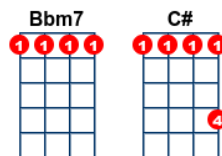

[C#] **[Eb7]** **[G#]** **[C#]**
I play the game but to my real shame

[G#] **[Eb7]** **[G#]****[G#9]**
You've left me to dream all alone

[C#] **[G#]**
Too real is this feeling of make believe

[G#] **[Eb7]**
Too real when I feel

[G#7] **[Eb7]**
What my heart can't conceal

[G#] **[Eb7]** **[G#]** **[G#9]**
Oh yes I'm the great pretender

[C#] **[G#]** **[G#9]**
Just laughing and gay like a clown

[C#] **[Eb7]** **[G#]** **[C#]**
I seem to be what I'm not you see

[G#] **[Eb7]** **[G#]** **[Eb9]**
I'm wearing my heart like a crown

[G#7] **[Eb7]** **[G#]**
Pretending that you're still around

[C#]
Too real is this feeling of **[G#]** make believe

[G#] **[Eb7]**
Too real when I feel