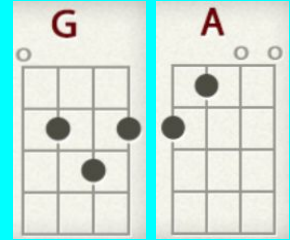

Everybody Wants To Rule the World by Tears for Fears 1985

Although this song is in the key of D, the chord doesn't appear often.

The verse uses 2 chords, [G6] and [Dmajor7]

then the chorus uses 3 chords, [Em] [F#m] [A]

The song also employs syncopation on the chord changes with a shuffle rhythm that involves two quaver triplets:

STRUM: [G6] / / / [Dmaj7] / [G6] / [G6] / / / [Dmaj7] / [G6] /

ukulele TAB:

A	-----2-----	-----2-----	-----	--4-4--2--2-2-2--2-2-2--
E	-----5-----5--	-----5-----5--	-----	--5-5--3--3-3-3--3-3-3--
C	-4/6--6--6--	-6--6--6--	-x8-	--4-4--2--2-2-2--2-2-2--
G	-----	-----	-----	--4-4--2--2-2-2--2-2-2--

Everybody Wants To Rule the World

by Tears for Fears 1985

4/4 measures in shuffle rhythm

STRUM VAMP: [G] / / / [A] / [G] / [G] / / / [A] / [G] /

VERSE ONE {can be picking or strumming}

[G] / / / [A] / [G] / [G] / / / [A] / [G] /

Say that you will never never never never need it

[G] / / / [F#m] / / /

One headline, why believe it

[Em] / [F#m] / [G] / [A] / / / [G] / / / / / next chord is [A]

Every body wants to rule the world!

STRUM INTERLUDE: