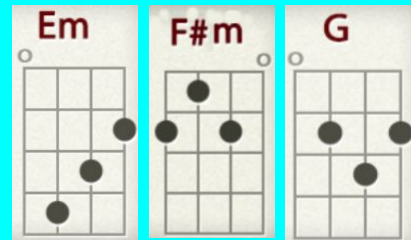

Everybody Wants To Rule the World by Tears for Fears 1985

Although this song is in the key of D, the chord doesn't appear often.

The verse uses 2 chords, [G6] and [Dmajor7]

then the chorus uses 3 chords, [Em] [F#m] [A]

Most of freedom and of pleasure

[G] / / / [F#m] / / /

Nothing ever lasts forever

[Em] / [F#m] / [G] / [A] / / / [G] / / /

Every body wants to rule the world.

BRIDGE

[G] / / / / [D] / [A] /

There's a room where the light won't find you

[G] / / / / [D] / [A] /

Holding hands while the walls come tumbling down

[G] / / / / [D] / [A] / *{ next chord is [Em] }*

When they do I'll be right behind you.

CHORUS

[Em] / / / [F#m] / / /

So glad we've al- most made it

[G] / / / [F#m] / / /

So sad they had to fade it

[Em] / [F#m] / [G] / [A] / [G] / / /

Every body wants to rule the world.

STRUM INTERLUDE:

[A] / [G] / / / / / [A] / [G] / / / / / [A] / [G] / / / / / next chord [Em] 