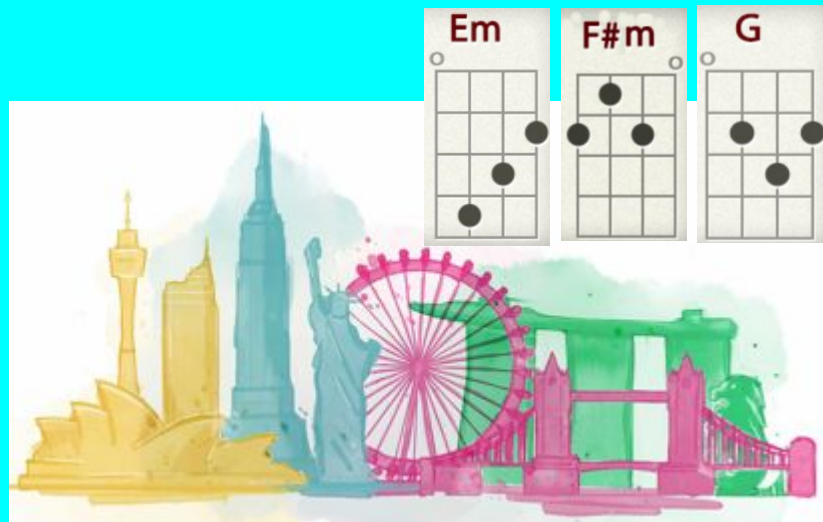

Everybody Wants To Rule the World by Tears for Fears 1985

Although this song is in the key of D, the chord doesn't appear often.

The verse uses 2 chords, [G6] and [Dmajor7]

then the chorus uses 3 chords, [Em] [F#m] [A]

[G] / / / [F#m] / / /

So sad they had to fade it

[Em] / [F#m] / [G] / [A] / [G] / / /

Every body wants to rule the world.

STRUM INTERLUDE:

[A] / [G] / / / / / [A] / [G] / / / / / [A] / [G] / / / / / next chord [Em] 

MORE CHORUSES OVER 3 CHORDS

[Em] / / / [F#m] / / /

I can't stand this indecision

[G] / / / [F#m] / / /

Married with a lack of vision

[Em] / [F#m] / [G] / [A] / [G] /

Every body wants to rule the world

[G] / / / [F#m] / / / /

Say that you will never never never never need it

[G] / / / [F#m] / / /

One headline, why believe it

[Em] / [F#m] / [G] / [A] / / / [G] / / / / / next chord is [A]

Every body wants to rule the world!

STRUM INTERLUDE: