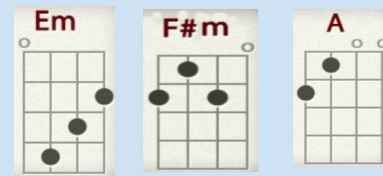

Everybody Wants To Rule the World by Tears for Fears 1985

Although this song is in the key of D, the chord doesn't appear often.

The verse uses 2 chords, [G6] and [Dmajor7]

then the chorus uses 3 chords, [Em] [F#m] [A]

The song also employs syncopation on the chord changes with a shuffle rhythm that involves two quaver triplets:

STRUM: [G6] / / / [Dmaj7] / [G6] / [G6] / / / [Dmaj7] / [G6] /

ukulele TAB:

A	-----2-----	-----2-----	-----	--4-4--2--2-2-2--2-2-2--
E	-----5-----5--	-----5-----5--	-----	--5-5--3--3-3-3--3-3-3--
C	-4/6--6--6--	-6--6--6--	-x8-	--4-4--2--2-2-2--2-2-2--
G	-----	-----	-----	--4-4--2--2-2-2--2-2-2--

[G] / / / [F#m] / / /

So sad they had to fade it

[Em] / [F#m] / [G] / [A] / [G] / / /

Every body wants to rule the world.

STRUM INTERLUDE:

[A] / [G] / / / / / [A] / [G] / / / / / [A] / [G] / / / / / next chord [Em] 

Say that you will never never never never need it

[G] / / / [F#m] / / /

One headline, why believe it

[Em] / [F#m] / [G] / [A] / / / [G] / / / / / next chord is [A]

Every body wants to rule the world!

STRUM INTERLUDE: