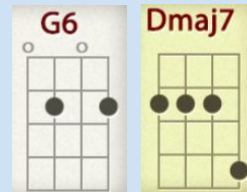

Everybody Wants To Rule the World by Tears for Fears 1985

Although this song is in the key of D, the chord doesn't appear often.

The verse uses 2 chords, [G6] and [Dmajor7]

then the chorus uses 3 chords, [Em] [F#m] [A]

The song also employs syncopation on the chord changes with a shuffle rhythm that involves two quaver triplets:

STRUM: [G6] / / / [Dmaj7] / [G6] / [G6] / / / [Dmaj7] / [G6] /

ukulele TAB:

A	-----2-----	-----2-----	-----	--4-4--2--2-2-2--2-2-2--
E	-----5-----5--	-----5-----5--	-----	--5-5--3--3-3-3--3-3-3--
C	-4/6--6--6--	-6--6--6--	-x8-	--4-4--2--2-2-2--2-2-2--
G	-----	-----	-----	--4-4--2--2-2-2--2-2-2--

[G] / / / [F#m] / / /

So sad they had to fade it

[Em] / [F#m] / [G] / [A] / [G] / / /

Every body wants to rule the world.

STRUM INTERLUDE:

[A] / [G] / / / / / [A] / [G] / / / / / [A] / [G] / / / / / next chord [Em] 

Say that you will never never never never need it

[G] / / / [F#m] / / /

One headline, why believe it

[Em] / [F#m] / [G] / [A] / / / [G] / / / / / next chord is [A]

Every body wants to rule the world!

STRUM INTERLUDE: