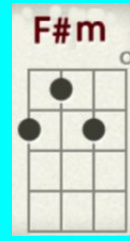

Everybody Wants To Rule the World by Tears for Fears 1985

Although this song is in the key of D, the chord doesn't appear often.

The verse uses 2 chords, [G6] and [Dmajor7]

then the chorus uses 3 chords, [Em] [F#m] [A]

Everybody Wants To Rule the World

by Tears for Fears 1985

4/4 measures in shuffle rhythm

STRUM VAMP: [G] / / / [A] / [G] / [G] / / / [A] / [G] /

VERSE ONE {can be picking or strumming}

[G] / / / [A] / [G] / [G] / / / [A] / [G] /

Welcome to your life,

There's no turning back,

[G] / / / [A] / [G] /

[G] / / /

Even while we sleep,

We will find you

CHORUS

[Em] / / / [F#m] / / /

Acting on your best behavior,

[G] / / / [F#m] / / /

Turn your back on Mother Nature,

[Em] / [F#m] / [G] / [A] / / / [G] / / / / /

Every body wants to rule the world.

VERSE TWO

[G] / / / [A] / [G] /

It's my own design