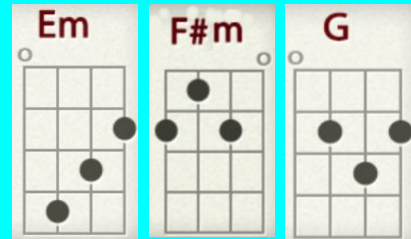

Everybody Wants To Rule the World by Tears for Fears 1985

Although this song is in the key of D, the chord doesn't appear often.

The verse uses 2 chords, [G6] and [Dmajor7]

then the chorus uses 3 chords, [Em] [F#m] [A]

Acting on your best behavior,

[G] / / / [F#m] / / /

Turn your back on Mother Nature,

[Em] / [F#m] / [G] / [A] / / / [G] / / / / /

Every body wants to rule the world.

VERSE TWO

[G] / / / [A] / [G] /

It's my own design

[G] / / / [A] / [G] /

It's my own remorse

[G] / / / [A] / [G] /

Help me to decide

CHORUS

[G] / / /

Help me make the

[Em] / / / [F#m] / / /

Most of freedom and of pleasure

[G] / / / [F#m] / / /

Nothing ever lasts forever

[Em] / [F#m] / [G] / [A] / / / [G] / / /

Every body wants to rule the world.

BRIDGE

[G] / / / / [D] / [A] /

There's a room where the light won't find you