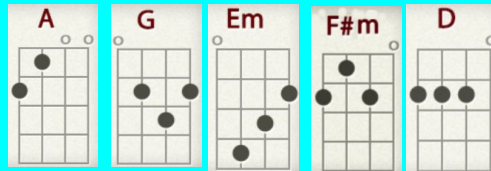

STRUM INTERLUDE:

[A] / [G] / / / / [A] / [G] / / / / [A] / [G] / / / /