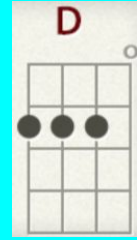

Everybody Wants To Rule the World by Tears for Fears 1985

Although this song is in the key of D, the chord doesn't appear often.

The verse uses 2 chords, [G6] and [Dmajor7]

then the chorus uses 3 chords, [Em] [F#m] [A]

Most of freedom and of pleasure

[G] / / / [F#m] / / /

Nothing ever lasts forever

[Em] / [F#m] / [G] / [A] / / / [G] / / /

Every body wants to rule the world.

BRIDGE

[G] / / / / [D] / [A] /

There's a room where the light won't find you