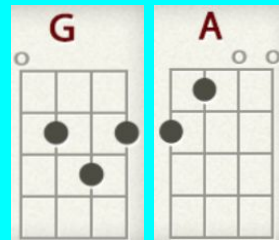

VERSE TWO

[G] / / / [A] / [G] /

It's my own design

[G] / / / [A] / [G] /

It's my own remorse

[G] / / / [A] / [G] /

Help me to decide