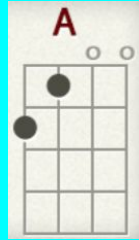

Everybody Wants To Rule the World by Tears for Fears 1985

Although this song is in the key of D, the chord doesn't appear often.

The verse uses 2 chords, [G6] and [Dmajor7]

then the chorus uses 3 chords, [Em] [F#m] [A]

Most of freedom and of pleasure

[G] / / / [F#m] / / /

Nothing ever lasts forever

[Em] / [F#m] / [G] / [A] / / / [G] / / /

Every body wants to rule the world.

BRIDGE

[G] / / / / [D] / [A] /

There's a room where the light won't find you