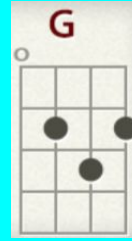

CHORUS

[Em] / / / [F#m] / / /

Acting on your best behavior,

[G] / / / [F#m] / / /

Turn your back on Mother Nature,

[Em] / [F#m] / [G] / [A] / / / [G] / / / / /

Every body wants to rule the world.