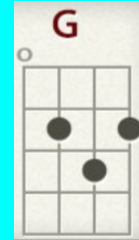

Everybody Wants To Rule the World by Tears for Fears 1985

Although this song is in the key of D, the chord doesn't appear often.

The verse uses 2 chords, [G6] and [Dmajor7]

then the chorus uses 3 chords, [Em] [F#m] [A]

Most of freedom and of pleasure

[G] / / / [F#m] / / /

Nothing ever lasts forever

[Em] / [F#m] / [G] / [A] / / / [G] / / /

Every body wants to rule the world.

BRIDGE

[G] / / / / [D] / [A] /

There's a room where the light won't find you