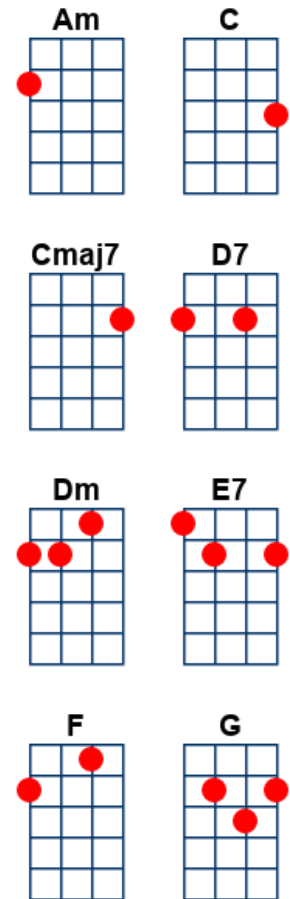

Wild World

key:C, artist:Cat Stevens writer:Cat Stevens

<https://www.youtube.com/watch?v=Jta56wBI7SM>

Intro: instrumental first four lines

Am **D7** **G**
Now that I've lost everything to you

Cmaj7 **F**
You say you wanna start something new

Dm **E7**
And it's breaking my heart you're leaving

E7
Baby I'm grievin'

Am **D7** **G**
But if you want to leave take good care

Cmaj7 **F**
Hope you have a lot of nice things to wear

Dm **E7**
But then a lot of nice things turn bad out there

C **G** **F**
Ooh baby baby it's a wild world

G **F** **C**
It's hard to get by just upon a smile

C **G** **F**
Ooh baby baby it's a wild world

G **F** **C** **Dm** **E7**
I'll always remember you like a child, girl

Am **D7** **G**
You know I've seen a lot of what the world can do

Cmaj7 **F**
And it's breaking my heart in two

Dm **E7**
Because I never want to see you sad girl

E7
Don't be a bad girl

Am **D7** **G**
But if you want to leave take good care
Cmaj7 **F**
Hope you make a lot of nice friends out there
Dm **E7** **G**
But just remember there's a lot of bad and beware