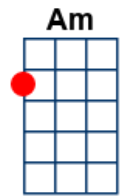

Song Sung Blue

key:G, artist:Neil Diamond writer:Neil Diamond

Neil Diamond: <https://www.youtube.com/watch?v=ighSddnnaPE>

Intro: Vamp on **C**

Or: **C** * 8 **Am** * 4 **G** * 2 **C** * 2 **C** * 8

- but listen to the Youtube first to get it

C Song sung blue, everybody **G** knows one

G7 Song sung blue, every garden **C** grows one

C7 Me and you are subject to

The **F** blues now and then

But **G7** when you take the blues and make a song

You sing 'em **C** out again

You sing 'em **Dm** **G7** out again

C Song sung blue, weeping like a **G** willow

G7 Song sung blue, sleeping on my **C** pillow

C7 Funny thing, but you can sing it

With a **F** cry in your voice

And be-fore **G7** you know it, gets to feeling good

You simply **C** got no choice **G7**

Play Chords of the First 2 lines of First Verse + KAZOO

C7
Me and you are subject to

The **F** blues now and then

G7
But when you take the blues and make a song

You sing 'em **C** out again