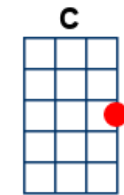

Song Sung Blue

key:G, artist:Neil Diamond writer:Neil Diamond

Neil Diamond: <https://www.youtube.com/watch?v=ighSddnnaPE>

Intro: Vamp on **C**

Or: **C** * 8 **Am** * 4 **G** * 2 **C** * 2 **C** * 8

- but listen to the Youtube first to get it

C Song sung blue, everybody **G** knows one

G7 Song sung blue, every garden **C** grows one

C7 Me and you are subject to

The **F** blues now and then

But **G7** when you take the blues and make a song

You sing 'em **C** out again

You sing 'em **Dm** **G7** out again

C Song sung blue, weeping like a **G** willow

G7 Song sung blue, sleeping on my **C** pillow

C7 Funny thing, but you can sing it

With a **F** cry in your voice

And be-fore **G7** you know it, gets to feeling good

You simply **C** got no choice **G7**

Play Chords of the First 2 lines of First Verse + KAZOO

C7
Me and you are subject to

The **F** blues now and then

G7
But when you take the blues and make a song

You sing 'em **C** out again