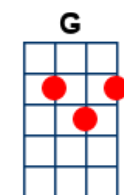

Song Sung Blue

key:G, artist:Neil Diamond writer:Neil Diamond

Neil Diamond: <https://www.youtube.com/watch?v=ighSddnnaPE>

Intro: Vamp on **C**

Or: **C** * 8 **Am** * 4 **G** * 2 **C** * 2 **C** * 8

- but listen to the Youtube first to get it

C Song sung blue, everybody **G** knows one

G7 Song sung blue, every garden **C** grows one

C7 Me and you are subject to

The **F** blues now and then

But **G7** when you take the blues and make a song

You sing 'em **C** out again

You sing 'em **Dm** **G7** out again

C Song sung blue, weeping like a **G** willow

G7 Song sung blue, sleeping on my **C** pillow

C7 Funny thing, but you can sing it

With a **F** cry in your voice

And be-fore **G7** you know it, gets to feeling good

You simply **C** got no choice **G7**

Play Chords of the First 2 lines of First Verse + KAZOO

C7
Me and you are subject to

The **F** blues now and then

G7
But when you take the blues and make a song

You sing 'em **C** out again