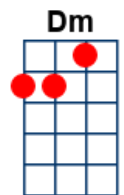

Song Sung Blue

key:G, artist:Neil Diamond writer:Neil Diamond

Neil Diamond: <https://www.youtube.com/watch?v=ighSddnnaPE>

Intro: Vamp on **C**

Or: **C** * 8 **Am** * 4 **G** * 2 **C** * 2 **C** * 8

- but listen to the Youtube first to get it

C Song sung blue, everybody **G** knows one

G7 Song sung blue, every garden **C** grows one

C7 Me and you are subject to

The **F** blues now and then

But **G7** when you take the blues and make a song

You sing 'em **C** out again

You sing 'em **Dm** **G7** out again

C Song sung blue, weeping like a **G** willow

G7 Song sung blue, sleeping on my **C** pillow

C7 Funny thing, but you can sing it

With a **F** cry in your voice

And be-fore **G7** you know it, gets to feeling good

You simply **C** got no choice **G7**

Play Chords of the First 2 lines of First Verse + KAZOO

C7
Me and you are subject to

The **F** blues now and then

G7
But when you take the blues and make a song

You sing 'em **C** out again