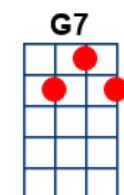

Song Sung Blue

key:G, artist:Neil Diamond writer:Neil Diamond

Neil Diamond: <https://www.youtube.com/watch?v=ighSddnnaPE>

Intro: Vamp on **C**

Or: **C** * 8 **Am** * 4 **G** * 2 **C** * 2 **C** * 8

- but listen to the Youtube first to get it

C Song sung blue, everybody **G** knows one

G7 Song sung blue, every garden **C** grows one

C7 Me and you are subject to

The **F** blues now and then

But **G7** when you take the blues and make a song

You sing 'em **C** out again

You sing 'em **Dm** **G7** out again

C Song sung blue, weeping like a **G** willow

G7 Song sung blue, sleeping on my **C** pillow

C7 Funny thing, but you can sing it

With a **F** cry in your voice

And be-fore **G7** you know it, gets to feeling good

You simply **C** got no choice **G7**

Play Chords of the First 2 lines of First Verse + KAZOO

C7
Me and you are subject to

The **F** blues now and then

G7
But when you take the blues and make a song

You sing 'em **C** out again