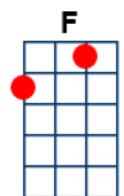

Song Sung Blue

key:G, artist:Neil Diamond writer:Neil Diamond

Neil Diamond: <https://www.youtube.com/watch?v=ighSddnnaPE>

Intro: Vamp on **C**

Or: **C** * 8 **Am** * 4 **G** * 2 **C** * 2 **C** * 8

- but listen to the Youtube first to get it

C Song sung blue, everybody **G** knows one

G7 Song sung blue, every garden **C** grows one

C7 Me and you are subject to

The **F** blues now and then

But **G7** when you take the blues and make a song

You sing 'em **C** out again

You sing 'em **Dm** **G7** out again

C Song sung blue, weeping like a **G** willow

G7 Song sung blue, sleeping on my **C** pillow

C7 Funny thing, but you can sing it

With a **F** cry in your voice

And be-fore **G7** you know it, gets to feeling good

You simply **C** got no choice **G7**

Play Chords of the First 2 lines of First Verse + KAZOO

C7
Me and you are subject to

The **F** blues now and then

G7
But when you take the blues and make a song

You sing 'em **C** out again