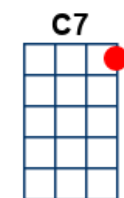

Song Sung Blue

key:G, artist:Neil Diamond writer:Neil Diamond

Neil Diamond: <https://www.youtube.com/watch?v=ighSddnnaPE>

Intro: Vamp on **C**

Or: **C** * 8 **Am** * 4 **G** * 2 **C** * 2 **C** * 8

- but listen to the Youtube first to get it

C Song sung blue, everybody **G** knows one

G7 Song sung blue, every garden **C** grows one

C7 Me and you are subject to

The **F** blues now and then

But **G7** when you take the blues and make a song

You sing 'em **C** out again

You sing 'em **Dm** **G7** out again

C Song sung blue, weeping like a **G** willow

G7 Song sung blue, sleeping on my **C** pillow

C7 Funny thing, but you can sing it

With a **F** cry in your voice

And be-fore **G7** you know it, gets to feeling good

You simply **C** got no choice **G7**

Play Chords of the First 2 lines of First Verse + KAZOO

C7
Me and you are subject to

The **F** blues now and then

G7
But when you take the blues and make a song

You sing 'em **C** out again