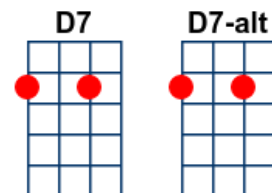

D7
I went to a dance with my sister Kate;

G
Everybody there thought she danced so great;

D7
I realised a thing or two,

G
When I got wise to something new:

D7
When I looked at Kate, she was in a trance,

G
And then I knew it was in her dance;

C6 **Gdim** **G6** **E7**
All the boys are going wild

A9 **D7-alt** **G**
Over sister Katie's style.

D7
I wish I could shimmy like my sister Kate;

G
Shake it like a bowl of jelly on a plate.

D7
My mama wanted to know last night,

A9 **D7-alt** **G**
When I can shimmy like my sister Kate.

E7 **A9** **D7-alt** **G**
O yeah, shake it like my sister Kate.

Instrumental of first verse

D7

If I could shimmy like my Kate

G

I'd never stay home, stay out too late

E7

A9

D7-alt G

O yeah, shake it like my sister Kate.

Instrumental of first verse

D7

I wish I could shimmy like my sister Kate;

G