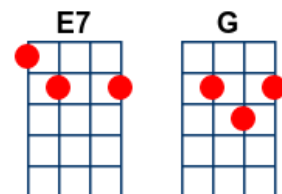

D7
I went to a dance with my sister Kate;

G
Everybody there thought she danced so great;

D7
I realised a thing or two,

G
When I got wise to something new:

D7
When I looked at Kate, she was in a trance,

G
And then I knew it was in her dance;

C6 **Gdim** **G6** **E7**
All the boys are going wild

A9 **D7-alt** **G**
Over sister Katie's style.

D7
I wish I could shimmy like my sister Kate;

G
Shake it like a bowl of jelly on a plate.

D7
My mama wanted to know last night,

A9 **D7-alt** **G**
When I can shimmy like my sister Kate.

E7 **A9** **D7-alt** **G**
O yeah, shake it like my sister Kate.

Instrumental of first verse

D7

If I could shimmy like my Kate

G

I'd never stay home, stay out too late

When I can shimmy like my sister Kate.

E7

A9

D7-alt G

O yeah, shake it like my sister Kate.

E7

A9

D7-alt G