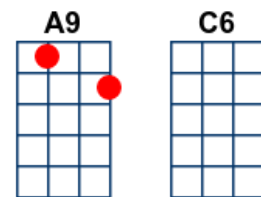

Shimmy Like My Sister Kate

key:G, artist:Phil Doleman writer:Clarence Williams and Armand Piron

C6 **Gdim** **G6** **E7**
Well I may be late but I'll be up-to- date

A9 **D7-alt** **G**
When I can shimmy like my sister Kate.

D7
I went to a dance with my sister Kate;

G
Everybody there thought she danced so great;

D7
I realised a thing or two,

G
When I got wise to something new:

D7
When I looked at Kate, she was in a trance,

G
And then I knew it was in her dance;

E7

A9

D7-alt G

O yeah, shake it like my sister Kate.

Instrumental of first verse

D7

I wish I could shimmy like my sister Kate;

G

When I can shimmy like my sister Kate.

E7

A9

D7-alt G

O yeah, shake it like my sister Kate.

E7

A9

D7-alt G