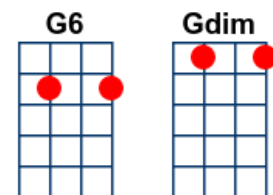

D7
I went to a dance with my sister Kate;

G
Everybody there thought she danced so great;

D7
I realised a thing or two,

G
When I got wise to something new:

D7
When I looked at Kate, she was in a trance,

G
And then I knew it was in her dance;

C6 **Gdim** **G6** **E7**
All the boys are going wild

A9 **D7-alt** **G**
Over sister Katie's style.

D7
I wish I could shimmy like my sister Kate;

G
Shake it like a bowl of jelly on a plate.

D7
My mama wanted to know last night,

A9 **D7-alt** **G**
When I can shimmy like my sister Kate.

E7 **A9** **D7-alt** **G**
O yeah, shake it like my sister Kate.

Instrumental of first verse

D7

If I could shimmy like my Kate

G

I'd never stay home, stay out too late

When I can shimmy like my sister Kate.

E7

A9

D7-alt G

O yeah, shake it like my sister Kate.

E7

A9

D7-alt G