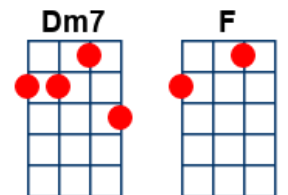

Blue Hawaii [C]

key:C, artist:Elvis Presley writer:Leo Robin ,Ralph Rainger

Elvis Presley - <https://www.youtube.com/watch?v=cyIJ2vMIuDg> (But in Ab)

C **C7**
Night and you

F **C**
And blue Hawaii

A7 **D7**
The night is heavenly

G7 **C** **Dm7** **G7**
And you are heaven to me

C **C7**
Lovely you

F **C**
And blue Hawaii

A7 **D7**
With all this loveliness

G7 **C** **F** **C** **C7**
There should be loooooo oooooo ve

F
Come with me

C
While the moon is on the sea,

D7
The night is young

G **Gaug**
And so are we, so are we

C
Dreams come true

F **C**
In blue Hawaii

And **A7** mine could **D7** all come true

G7 This magic **C** night of **F** nights with **C** you **C7**

F
Come with me

While the **C** moon is on the sea,

The **D7** night is young

And so are **G** we, so are **Gaug** we

C
Dreams come true

F **C**
In blue Hawaii

And **A7** mine could **D7** all come true

G7 This magic **C** night of **F** nights with **C** you