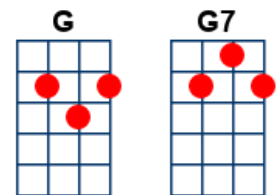

Blue Hawaii [C]

key:C, artist:Elvis Presley writer:Leo Robin ,Ralph Rainger

Elvis Presley - <https://www.youtube.com/watch?v=cyIJ2vMIuDg> (But in Ab)

C **C7**
Night and you

F **C**
And blue Hawaii

A7 **D7**
The night is heavenly

G7 **C** **Dm7** **G7**
And you are heaven to me

C **C7**
Lovely you

F **C**
And blue Hawaii

A7 **D7**
With all this loveliness

G7 **C** **F** **C** **C7**
There should be loooooo oooooo ve

F
Come with me

C
While the moon is on the sea,

D7
The night is young

G **Gaug**
And so are we, so are we

C
Dreams come true

F **C**
In blue Hawaii

And **A7** mine could **D7** all come true

G7 This magic **C** night of **F** nights with **C** you **C7**

F
Come with me

While the **C** moon is on the sea,

The **D7** night is young

And so are **G** we, so are **Gaug** we

C
Dreams come true

F **C**
In blue Hawaii

And **A7** mine could **D7** all come true

G7 This magic **C** night of **F** nights with **C** you