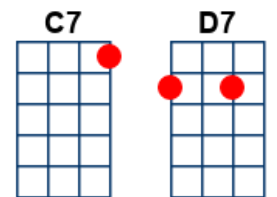

Blue Hawaii [C]

key:C, artist:Elvis Presley writer:Leo Robin ,Ralph Rainger

Elvis Presley - <https://www.youtube.com/watch?v=cyIJ2vMIuDg> (But in Ab)

C **C7**
Night and you

F **C**
And blue Hawaii

A7 **D7**
The night is heavenly

G7 **C** **Dm7** **G7**
And you are heaven to me

C **C7**
Lovely you

F **C**
And blue Hawaii

A7 **D7**
With all this loveliness

G7 **C** **F** **C** **C7**
There should be loooooo oooooo ve

F
Come with me

C
While the moon is on the sea,

D7
The night is young

G **Gaug**
And so are we, so are we

C
Dreams come true

F **C**
In blue Hawaii

And **A7** mine could **D7** all come true

G7 This magic **C** night of **F** nights with **C** you **C7**

F
Come with me

While the **C** moon is on the sea,

The **D7** night is young

And so are **G** we, so are **Gaug** we

C
Dreams come true

F **C**
In blue Hawaii

And **A7** mine could **D7** all come true

G7 This magic **C** night of **F** nights with **C** you