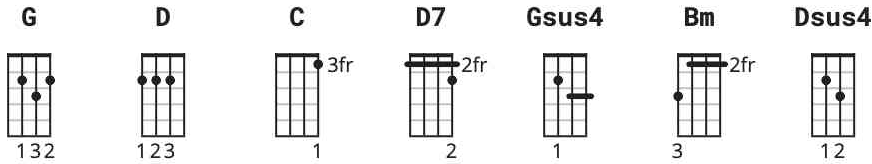

Chiquitita official tab by ABBA

Tuning: E A D G B E

Key: A

CHORDS

STRUMMING

WHOLE SONG 64 bpm

[Intro]

G D C D D7

G Gsus4

[Verse 1]

G Gsus4 G Gsus4

Chiquitita, tell me what's wrong

G

You're enchained by your own sorrow

D C D D7 G Gsus4

In your eyes, there is no hope for tomorrow

Now, I see you've broken a feather

D C D D7 G Gsus4

I hope we can patch it up together

[Chorus]

G **C**
Chiquitita, you and I know
How the heartaches come and they go
G
And the scars they're leaving
D
You'll be dancing once again
C **D**
And the pain will end
D7 **G**
You will have no time for grieving
C
Chiquitita, you and I cry
But the sun is still in the sky
G
And shining above you
D
Let me hear you sing once more
C **D**
Like you did before
D7 **G**
Sing a new song, Chiquitita
D **C** **D**
Try once more, like you did before
D7 **G** **Gsus4** **G**
Sing a new song, Chiquitita

[Verse 3]

Gsus4 **G** **Gsus4**
So the walls came tumbling down
G **D**
And your love's a blownout candle
Dsus4 **D** **C** **D** **D7** **G** **Gsus4**
All is gone, and it seems too hard to handle
G **Gsus4** **G** **Gsus4**
Chiquitita, tell me the truth
G **Bm**
There is no way you can deny it
D **C** **D** **D7** **G** **Gsus4**
I see that you're oh, so sad, so quiet