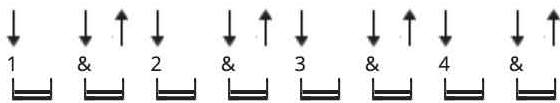

Chiquitita official tab by ABBA

Tuning: E A D G B E

Key: A

CHORDS

STRUMMING

WHOLE SONG 64 bpm

[Intro]

G D C D D7

G Gsus4

[Verse 1]

G Gsus4 G Gsus4

Chiquitita, tell me what's wrong

G

You're enchained by your own sorrow

D C D D7 G Gsus4

In your eyes, there is no hope for tomorrow