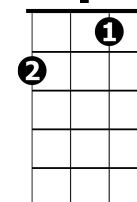

Repeat Intro

Hey I'm the (Am7) friendly stranger in the black sedan
Won't you (Em7) hop inside my car?
I got (Am7) pictures, got candy, I'm a lovable man
I could (Em7) take you to the nearest star
I'm your (Dm7) vehicle baby, I'll take you (Em7) anywhere you wanna go
I'm your (F) vehicle woman, by (Esus4) now I'm sure you (E7) know
That I (Dm7) love ya...(Em7) need ya...
I (F) want to, got to (Em7) have you child
(Am) Great God in heaven you know I
That I (Dm7) love ya...(Em7) need ya...
I (F) want to, got to (Em7) have you child
(Am) Great God in heaven you know I love you

Outro: Am(4) Em7(4) Am(4) Em7(4) Am(1)

Am

Em7

Em7

Am7

Dm7

F

E7