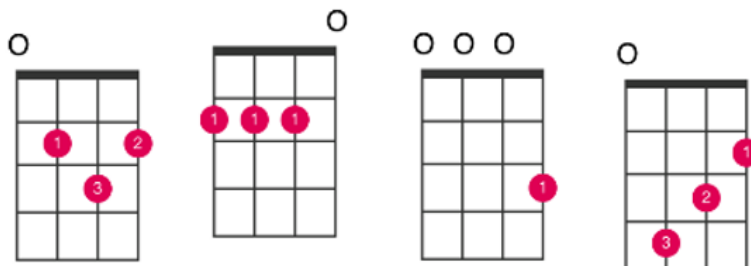

Sweet South Anna River

By Alice Gerrard

Alice Gerrard

Elizabeth (Libba) Cotten

Alice Gerrard explains the backstory of this song:

<https://youtu.be/IBOuzH4SOoM>

Song recorded in the original key of G#:

<https://youtu.be/2oyvZfiwObE>

G

D

C

Em

Note: Chords have been simplified from original guitar version.

---- Fiddle/Guitar Intro-----

G **D** **G**

On the Sweet South Anna River

C **G** **D**

Where the leafy waters flow.

C **G** **Em**

She whiled away, her childhood days,

C **D**

In the sweet long ago.

G **D** **G**

Her voice echoed down the river,

C D

And the music fades away.

C G Em

Don't lay me down in the cold dark ground,

C D

In some lonesome old grave.

G D G

On the Sweet South Anna River,