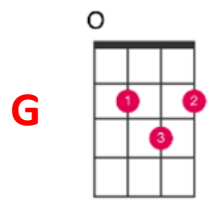

Sweet South Anna River

By Alice Gerrard

Alice Gerrard

Alice Gerrard explains the backstory of this song:

<https://youtu.be/IBOuzH4SOoM>

Elizabeth (Libba) Cotten

Song recorded in the original key of G#:

<https://youtu.be/2oypZfjwObE>

G D G
On the Sweet South Anna River

C G D

Where the leafy waters flow.

C G Em

She whiled away, her childhood days,

C D

In the sweet long ago.

G D G

On the Sweet South Anna River,

C D

Where the soft breezes fan the air.

C G Em

Just lay me down, in a silvery gown,

C D

Wildflowers in my hair.

Instrumental