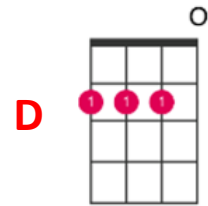

Sweet South Anna River

By Alice Gerrard

Alice Gerrard

Alice Gerrard explains the backstory of this song:

<https://youtu.be/IBOuzH4SOoM>

Elizabeth (Libba) Cotten

Song recorded in the original key of G#:

<https://youtu.be/2oypZfjwObE>

G D G
On the Sweet South Anna River

C G D

Where the leafy waters flow.

C G Em

She whiled away, her childhood days,

C D

In the sweet long ago.

G D G

Her voice echoed down the river,

C D

From the distant shores of home.

C G Em

Remember me, I was a queen,

C D

Don't you cry when I am gone.

G D G