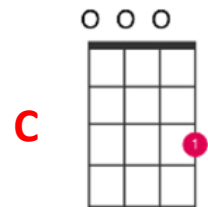

Sweet South Anna River

By Alice Gerrard

Alice Gerrard

Alice Gerrard explains the backstory of this song:

<https://youtu.be/IBOuzH4SOoM>

Elizabeth (Libba) Cotten

Song recorded in the original key of G#:

<https://youtu.be/2oypZfjwObE>

G D G
On the Sweet South Anna River

C G D

Where the leafy waters flow.

C G Em

She whiled away, her childhood days,

C D

In the sweet long ago.

G D G

Her voice echoed down the river,

C D

From the distant shores of home.

C G Em

Remember me, I was a queen,

C D

Don't you cry when I am gone.

G D G