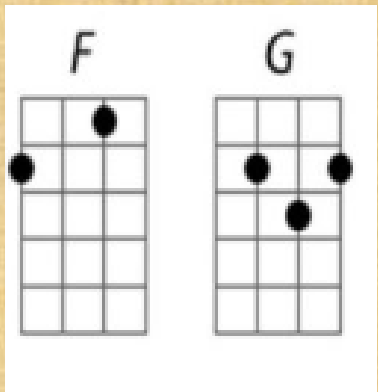

Sweet Home Alabama

First recorded by **Lynyrd Skynyrd** in 1974 on the album *Second Helping*

Song by Ed King, Gary Rossington and Ronnie Van Zant

[Verse]

D C G
Big wheels keep on turning

D C G
Carry me home to see my kin.

D C G
Singing songs about the southland

D C G
I miss'ole' 'bamy once again (and I think it's a sin)

[Instrumental] x2

D C G

D C G
Well, I heard Mister Young sing about her

D C G
Well, I heard ole Neil put her down.

D C G
Well, I hope Neil Young will remember,

D C G
A southern man don't need him around anyhow

[Chorus]

D C G
Sweet home Alabama,
D C G
Where the skies are so blue,
D C G
Sweet home Alabama,
D C G
Lord, I'm coming home to you.

D C G
Sweet home Alabama,
D C G
Where the skies are so blue,
D C G
Sweet home Alabama,
D C G
Lord, I'm coming home to you.

[Instrumental]

D C G

D C G
Ah Ah Ah Alabama x4

D C G x2

[Verse]

D C G
Now Muscle Shoals has got the Swampers
D C G
And they've been known to pick a tune or two
D C G
Lord they get me off so much
D C G
They pick me up when I'm feeling blue (Now how about you?)