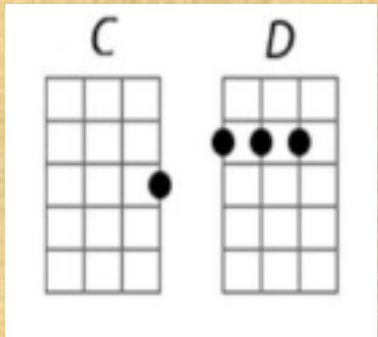

Sweet Home Alabama

First recorded by **Lynyrd Skynyrd** in 1974 on the album *Second Helping*

Song by Ed King, Gary Rossington and Ronnie Van Zant

[Verse]

D C G
Big wheels keep on turning

D C G
Carry me home to see my kin.

D C G
Singing songs about the southland

D C G
I miss'ole' 'bamy once again (and I think it's a sin)

[Instrumental] x2

D C G

D C G
Well, I heard Mister Young sing about her

D C G
Well, I heard ole Neil put her down.

D C G
Well, I hope Neil Young will remember,

D C G
A southern man don't need him around anyhow

[Chorus]

D C G
Sweet home Alabama,
D C G
Where the skies are so blue,
D C G
Sweet home Alabama,
D C G
Lord, I'm coming home to you.

D C G
Sweet home Alabama,
D C G
Where the skies are so blue,
D C G
Sweet home Alabama,
D C G
Lord, I'm coming home to you.

[Instrumental]

D C G

D C G
Ah Ah Ah Alabama x4

D C G x2

[Verse]

D C G
Now Muscle Shoals has got the Swampers
D C G
And they've been known to pick a tune or two
D C G
Lord they get me off so much
D C G
They pick me up when I'm feeling blue (Now how about you?)