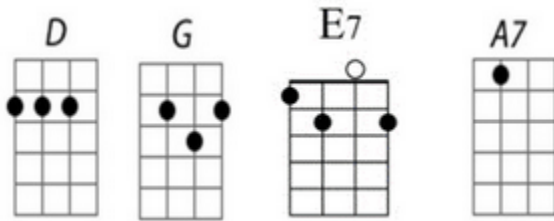

Home on the Range – Key of D

Oh [D] give me a home, where the [G] buffalo roam
Where the [D] deer and the [E7] antelope [A7] play
Where [D] seldom is heard, a dis- [G] couraging word
And the [D] skies are not [A7] cloudy all [D] day

Chorus

[D] Home, [A7] home on the [D] range
Where the deer and the [E7] antelope [A7] play
Where [D] seldom is heard, a dis- [G] couraging word
And the [D] skies are not [A7] cloudy all [D] day

I [D] love the wild flowers in this [G] bright land of ours
I [D] love the wild [E7] curlew's shrill [A7] scream;
The [D] bluffs and white rocks, and [G] antelope flocks
That [D] graze on the [A7] mountains so [D] green.

Chorus

From Wikipedia: "**Home on the Range**" is a classic western folk song sometimes called the "unofficial anthem" of the American West. Dr. Brewster M. Higley of Smith County, Kansas, wrote the lyrics in the poem "My Western Home" in 1874. In 1947, it became the Kansas state song. In 2010, members of the Western Writers of America chose it as one of the Top 100 western songs of all time." Music by Daniel E. Kelley. (I do not know Higley's intentions in writing the poem. However, a major slaughter of the bison by and for white settlers took place right before the year it was written, with an estimated 15 million buffalo in 1865 decreased by 1872 to seven million. Ref: *Encyclopedia.com*)