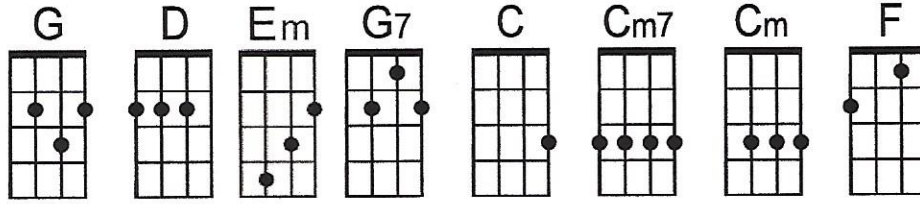

In My Life (Key of G)

by John Lennon (1965)

(to play in original key (A)
capo up two frets)

Intro:

G . . . | D . . . | G . . . | D . . .

A -----
E -----3-----2-----3-----2-----
C -----0-2-----0-2-----
(low G) -----4-----4-----4-----4-----

G . . . | D\ --- --- ---
 A -----
 E ---3---2---
 C ---0-2---
 (low) G -4-----4-----

| Cm\ --- Cm7\ --- | --- --- | G . . . | D . . . | G\
 In my—y-y life I love you more-----
 A -----
 E ---3---2---2-0-2---3---
 C ---0-2---
 (low) G -4-----4-----