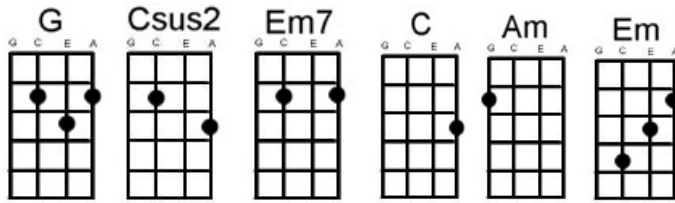

I'll Melt With You

by Modern English

Intro x 2

Uke 1	G	Csus2
Uke 2	A 2 - - - 2 - 3 - - - 3 0	E - 3 - 3 - 3 - 3 0 3 - -
	C - - 2 - - - - - - - - -	

[G] Moving forward using [Csus2] all my breath
 [G] Making love to you was [Csus2] never second best
 [G] I saw the world thrashing [Csus2] all around your face
 [G] Never really knowing it was [Csus2] always mesh and lace

Chorus:

[G] I'll stop the world and melt with [Csus2] you
 [G] You've seen the difference and it's
 [Csus2] Getting better all the time
 [G] There's nothing you and I won't [Csus2] do
 [G] I'll stop the world and melt with [Csus2] you

[G] Dream of better lives the [Csus2] kind which never hate
 [G] Dropped in the state of [Csus2] imaginary grace
 [G] I made a pilgrimage to [Csus2] save this human race
 [G] Never comprehending a [Csus2] race that long gone by

Chorus

Bridge:

[Em] [Em7] [C] [Am]
 [Em] [Em7] [C] [Am]
 [Em] The [Em7] future's [C] open [Am] wide

[G] [Csus2]
[G] [Csus2]

Chorus

Bridge with humming last 2 lines

Chorus x 2

[G]