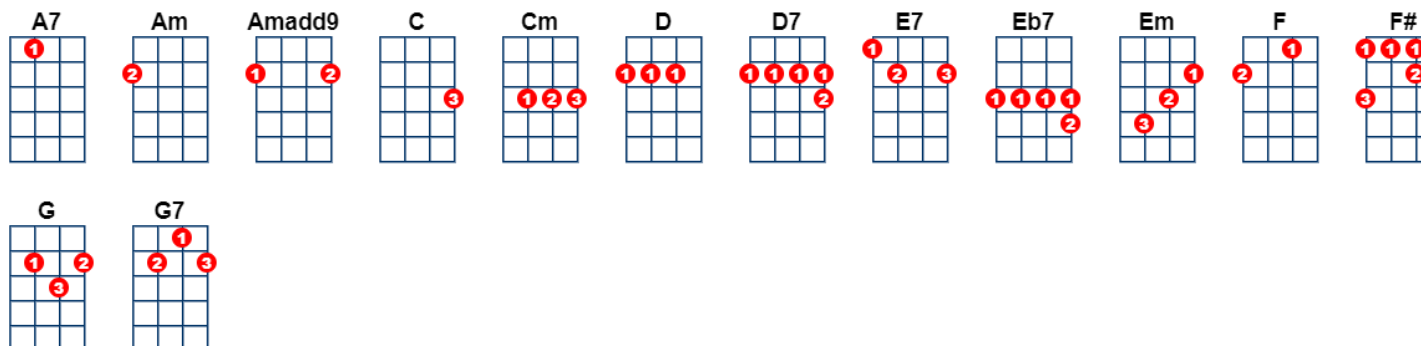

Honey Pie

key:Am, artist:The Beatles writer:Paul McCartney, John Lennon

Written by John Lennon and Paul McCartney. Recorded by The Beatles, 1968.
<https://www.youtube.com/watch?v=gVZDsy--7-A>

Em A7 Am
 She was a working girl

Cm G
 North of England way

Em A7 Am Amadd9 Am
 Now she's hit the big time

Cm G
 In the U.S.A.

A7
 And if she could only hear me

D7
 This is what I'd say.

G Eb7
 Honey pie you are making me crazy

E7 A7
 I'm in love but I'm lazy

D7 G Eb7 D7
 So won't you please come home.

G Eb7
 Oh honey pie my position is tragic

E7 A7
 Come and show me the magic

G Honey pie you are making me **Eb7** crazy

E7 I'm in love but I'm **A7** lazy

D7 So won't you please come **G** home. **Eb7 D7**

G Honey pie you are making me **Eb7** crazy

E7 I'm in love but I'm **A7** lazy

D7 So won't you please come **G** home. **Eb7 D G**

www.ozbcoz.com - Standard (**GCEA**) Ukulele - Helped by Scriptasaurus from UkeGeeks