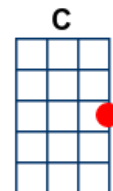

Hey Soul Sister

key:G, artist:Train writer:Patrick Monahan, Amund Bjørklund, and
Espen Lind

ANNE -----

INTRO: / 1 2 / 1 2/

MUTED Z chords // //

Hey ^D ay, hey ay ay ^{Em} ay, hey ay ay ^{C C} ay

Your ^G lipstick stains ^D on the front lobe of my ^{Em} left side brains ^C

I ^C knew I wouldn't forget ya ^G

and ^G so I went and ^D let you blow my ^{Em Em C D} mind

ADRIENNE -----

Your ^G sweet moonbeam ^D the smell of you in every

^{Em} single dream I ^C dream

I ^C knew when we collided you're the one I have ^D decided,

G
Tonight (continue to bridge)

BRIDGE

G The way you can't cut a rug **D** watching you's the only drug I **Em** need

You're so gangster I'm so thug you're the **C** only one I'm dreaming of you **G** see

D The way you move ain't **G** fair, you **D** know.

C Hey soul sister, **D** I don't wanna **G** miss a single **C** thing you do **D**

G
Toni-i-ight

ANNE -----

C Hey soul sister **D** I don't wanna **G** miss a single **C** thing you do-oo **D**