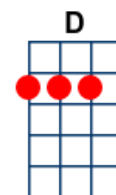

Hey Soul Sister

key:G, artist:Train writer:Patrick Monahan, Amund Bjørklund, and
Espen Lind

ANNE -----

INTRO: / 1 2 / 1 2/

MUTED Z chords // //

Hey ^D ay, hey ay ay ^{Em} ay, hey ay ay ^{C C} ay

Your ^G lipstick stains ^D on the front lobe of my ^{Em} left side brains ^C

I ^C knew I wouldn't forget ya ^G

and ^G so I went and ^D let you blow my ^{Em Em C D} mind

ADRIENNE -----

Your ^G sweet moonbeam ^D the smell of you in every

^{Em} single dream I ^C dream

I ^C knew when we collided you're the one I have ^D decided,

G
Tonight (continue to bridge)

BRIDGE

G The way you can't cut a rug **D** watching you's the only drug I **Em** need

You're so gangster I'm so thug you're the **C** only one I'm dreaming of you **G** see

D The way you move ain't **G** fair, you **D** know.

C Hey soul sister, **D** I don't wanna **G** miss a single **C** thing you do **D**

G
Toni-i-ight

ANNE -----

C Hey soul sister **D** I don't wanna **G** miss a single **C** thing you do-oo **D**