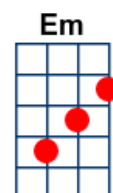

Hey Soul Sister

key:G, artist:Train writer:Patrick Monahan, Amund Bjørklund, and
Espen Lind

ANNE -----

INTRO: / 1 2 / 1 2/

MUTED Z chords // //

Hey ^D ay, hey ay ay ^{Em} ay, hey ay ay ^{C C} ay

Your ^G lipstick stains ^D on the front lobe of my ^{Em} left side brains ^C

I ^C knew I wouldn't forget ya ^G

and ^G so I went and ^D let you blow my ^{Em Em C D} mind

ADRIENNE -----

Your ^G sweet moonbeam ^D the smell of you in every

^{Em} single dream I ^C dream

I ^C knew when we collided you're the one I have ^D decided,

G
Tonight (continue to bridge)

BRIDGE

G The way you can't cut a rug **D** watching you's the only drug I **Em** need

You're so gangster I'm so thug you're the **C** only one I'm dreaming of you **G** see

D The way you move ain't **G** fair, you **D** know.

C Hey soul sister, **D** I don't wanna **G** miss a single **C** thing you do **D**

G
Toni-i-ight

ANNE -----

C Hey soul sister **D** I don't wanna **G** miss a single **C** thing you do-oo **D**