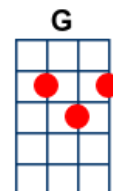

Hey Soul Sister

key:G, artist:Train writer:Patrick Monahan, Amund Bjørklund, and
Espen Lind

ANNE -----

INTRO: / 1 2 / 1 2/

MUTED Z chords // //

Hey ^D ay, hey ay ay ^{Em} ay, hey ay ay ^{C C} ay

Your ^G lipstick stains ^D on the front lobe of my ^{Em} left side brains ^C

I ^C knew I wouldn't forget ya ^G

and ^G so I went and ^D let you blow my ^{Em Em C D} mind

ADRIENNE -----

Your ^G sweet moonbeam ^D the smell of you in every

^{Em} single dream I ^C dream

I ^C knew when we collided you're the one I have ^D decided,

G
Tonight (continue to bridge)

BRIDGE

G The way you can't cut a rug **D** watching you's the only drug I **Em** need

You're so gangster I'm so thug you're the **C** only one I'm dreaming of you **G** see

D The way you move ain't **G** fair, you **D** know.

C Hey soul sister, **D** I don't wanna **G** miss a single **C** thing you do **D**

G
Toni-i-ight

ANNE -----

C Hey soul sister **D** I don't wanna **G** miss a single **C** thing you do-oo **D**