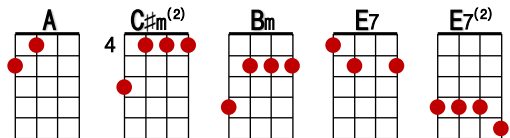

Drop Baby Drop *(Mana'o Company version)*

Eddy Grant, 1982

(Mano'a Company, 1991)

YouTube video tutorial: <http://youtu.be/DPF3XzF_vdE>

INTRO:

[CHUCKING: D-CHUCKU-UD]

A	C#m	Bm	E7
| X X X X |	X X X X |	X X X X |	X X X X |
A	C#m	Bm	E7
| X X X X |	X X X X |	X X X X |	X X X X |

VERSE 1:

A	C#m	Bm	E7
My heart does the tango with every little move you make			
A	C#m	Bm	E7
I love you like a mango, wish we could make it everyday			

CHORUS:

A	C#m	Bm	
I want you to drop baby, drop baby, drop			
E7			
Got to drop all your love on me			
A	C#m	Bm	E7
Drop baby, drop baby, drop - drop 'cause I'm hungry			
A	C#m	Bm	
Drop baby, drop baby, drop			
E7			
Got to drop all your love on me			
A	C#m	Bm	E7
Drop baby, drop baby, drop - drop 'cause I'm hungry			

VERSE 2:

A	C#m	Bm	E7
My nights would be so lonely if ever you should choose to go			
A	C#m	Bm	E7
I'd live just like a zombie, with very little love to show			

REPEAT CHORUS

BRIDGE:

A	C#m	
Who loves you pretty baby		
Bm	E7	
Who's gonna help you through the night		
A	C#m	
Who loves you pretty mama		
Bm	E7	
Who's always there to make it right		
A	C#m	Bm
Who loves you - who loves you pretty baby		
E7	A	
Who's gonna love you mama		
C#m	Bm	E7
Baby drop		

REPEAT VERSE 1

REPEAT CHORUS

OUTRO:

A [STOP] C#m [STOP] Bm [STOP]
Drop baby, drop baby, drop