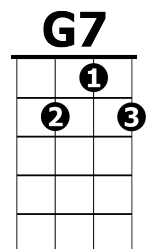

Repeat Bridge

(C) Cracklin' Rosie make me a smile

Girl if it lasts for an hour that's all (F) right...we got all night

To set the world right

(Dm) Find us a dream that don't (G) ask no questions yeah...