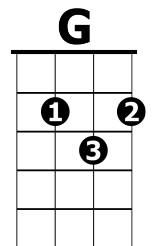

# Cracklin' Rosie

Neil Diamond

Intro: C(16)

(C) Cracklin' Rosie get on board

We gonna ride 'till there ain't no more to (F) go...taking it slow

And Lord don't you know

(Dm) Have me a time with a (G7) poor man's lady

(C) Hitchin' on a twilight train

Ain't nothing here that I care to take al-(F)-ong...maybe a song

To sing when I want

Don't (Dm) need to say please to no (G7) man for a happy (C) tune

(Bridge)

(C) Oh I (F) love my (G) Rosie (C) child

(C) You got the (F) way to (G) make me (C) happy

(C) You and (F) me we (G) go in (C) style

(Dm) Cracklin' Rose you're a store bought woman

But you make me sing like a guitar hummin'

So hang on to me girl our song keeps runnin' (G) on...

Play it now...Play it now...Play it now my baby

(C) Cracklin' Rosie make me a smile

Girl if it lasts for an hour that's all (F) right...we got all night

To set the world right

(Dm) Find us a dream that don't (G7) ask no questions (C) yeah...