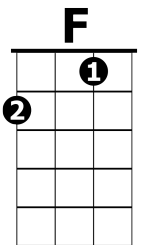

(C) Hitchin' on a twilight train

Ain't nothing here that I care to take al-(F)-ong...maybe a song

To sing when I want

Don't (Dm) need to say please to no (G7) man for a happy (C) tune

(Bridge)

(C) Oh I (F) love my (G) Rosie (C) child

Play it now...Play it now...Play it now my baby

(C) Cracklin' Rosie make me a smile

Girl if it lasts for an hour that's all (F) right...we got all night

To set the world right

(Dm) Find us a dream that don't (G7) ask no questions (C) yeah...