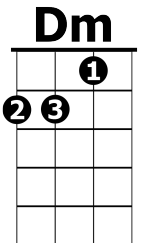

# Cracklin' Rosie

Neil Diamond

Intro: C(16)

(C) Cracklin' Rosie get on board

We gonna ride 'till there ain't no more to (F) go...taking it slow

And Lord don't you know

(Dm) Have me a time with a (G7) poor man's lady

(C) Hitchin' on a twilight train

Ain't nothing here that I care to take al-(F)-ong...maybe a song

To sing when I want

Don't (Dm) need to say please to no (G7) man for a happy (C) tune

(Bridge)

(C) Oh I (F) love my (G) Rosie (C) child