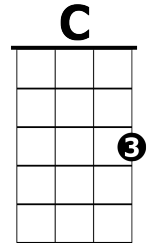

# Cracklin' Rosie

Neil Diamond

Intro: C(16)

(C) Cracklin' Rosie get on board

We gonna ride 'till there ain't no more to (F) go...taking it slow

And Lord don't you know

(Dm) Have me a time with a (G7) poor man's lady

(C) Hitchin' on a twilight train

Ain't nothing here that I care to take al-(F)-ong...maybe a song

To sing when I want

Don't (Dm) need to say please to no (G7) man for a happy (C) tune

(Bridge)

(C) Oh I (F) love my (G) Rosie (C) child

(C) You got the (F) way to (G) make me (C) happy

(C) You and (F) me we (G) go in (C) style

(Dm) Cracklin' Rose you're a store bought woman

But you make me sing like a guitar hummin'

So hang on to me girl our song keeps runnin' (G) on...