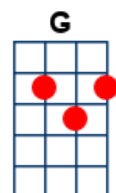

Close To You

key:G, artist:The Carpenters writer:Burt Bacharach, Hal David

The Carpenters - <https://www.youtube.com/watch?v=iFx-5PGLgb4>

INTRO RIFF: A:5533, 5533

Cadd9 C Cadd9 C Cadd9 C

C Cadd9 B7
Why do birds suddenly ap-pear

C
On the day that you were born the angels got together

Bm7 E7
And decided to create a dream come true

C C6
So they sprinkled moon dust in your hair

Am C6 D
And golden starlight in your eyes of blue (A:12/5) (D:9/2)

C **Cadd9** **B7**
That is why all the boys in town

Bm7 **Em**
Follow you all a-round

C **Cadd9** **C** **Cadd9** **C** **G**
Just like me, they long to be close to you

C
On the day that you were born the angels got together

Bm7 **E7**
And de-cided to create a dream come true

C
So they sprinkled moon dust in your hair

And golden starlight in your eyes of **D** blue (A:12/5) (D:9/2)

C **Cadd9** **B7**
That is why all the boys in town