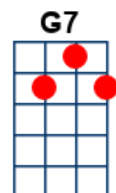

Close To You

key:G, artist:The Carpenters writer:Burt Bacharach, Hal David

The Carpenters - <https://www.youtube.com/watch?v=iFx-5PGLgb4>

INTRO RIFF: A:5533, 5533

Cadd9 C Cadd9 C Cadd9 C

C Cadd9 B7
Why do birds suddenly ap-pear

C
On the day that you were born the angels got together

Bm7 E7
And decided to create a dream come true

C C6
So they sprinkled moon dust in your hair

Am C6 D
And golden starlight in your eyes of blue (A:12/5) (D:9/2)

C **Cadd9** **B7**
That is why all the boys in town

Bm7 **Em**
Follow you all a-round

C **Cadd9** **C** **Cadd9** **C** **G**
Just like me, they long to be close to you

C
On the day that you were born the angels got together

Bm7 **E7**
And de-cided to create a dream come true

C
So they sprinkled moon dust in your hair

And golden starlight in your eyes of **D** blue (A:12/5) (D:9/2)

C **Cadd9** **B7**
That is why all the boys in town