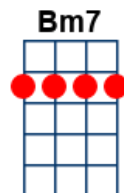

Close To You

key:G, artist:The Carpenters writer:Burt Bacharach, Hal David

The Carpenters - <https://www.youtube.com/watch?v=iFx-5PGLgb4>

INTRO RIFF: A:5533, 5533

Cadd9 C Cadd9 C Cadd9 C

C Cadd9 B7
Why do birds suddenly ap-pear

Bm7 Em
Every time you are near

C Cadd9 C Cadd9 C G
Just like me, they long to be close to you

C Cadd9 B7
Why do stars fall down from the sky

Bm7 Em
Every time you walk by

C Cadd9 C Cadd9 C G G7
Just like me, they long to be close to you

C
On the day that you were born the angels got together

Bm7 E7
And decided to create a dream come true

C C6
So they sprinkled moon dust in your hair

Am C6 D
And golden starlight in your eyes of blue (A:12/5) (D:9/2)

Bm7 **E7**
And de-cided to create a dream come true

C
So they sprinkled moon dust in your hair

And golden starlight in your eyes of **D** blue (A:12/5) (D:9/2)

C **Cadd9** **B7**
That is why all the boys in town