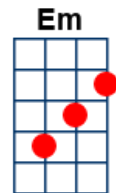

Close To You

key:G, artist:The Carpenters writer:Burt Bacharach, Hal David

The Carpenters - <https://www.youtube.com/watch?v=iFx-5PGLgb4>

INTRO RIFF: A:5533, 5533

Cadd9 C Cadd9 C Cadd9 C

C Cadd9 B7
Why do birds suddenly ap-pear

Bm7 Em
Every time you are near

C Cadd9 C Cadd9 C G
Just like me, they long to be close to you

C Cadd9 B7
Why do stars fall down from the sky

Bm7 Em
Every time you walk by

C Cadd9 C Cadd9 C G G7
Just like me, they long to be close to you

C
On the day that you were born the angels got together

Bm7 E7
And decided to create a dream come true

C C6
So they sprinkled moon dust in your hair

Am C6 D
And golden starlight in your eyes of blue (A:12/5) (D:9/2)

C **Cadd9** **B7**
That is why all the boys in town

Bm7 **Em**
Follow you all a-round

C **Cadd9** **C** **Cadd9** **C** **G**
Just like me, they long to be close to you

C
On the day that you were born the angels got together