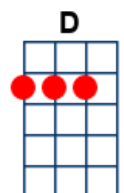

Close To You

key:G, artist:The Carpenters writer:Burt Bacharach, Hal David

The Carpenters - <https://www.youtube.com/watch?v=iFx-5PGLgb4>

INTRO RIFF: A:5533, 5533

Cadd9 C Cadd9 C Cadd9 C

C Cadd9 B7
Why do birds suddenly ap-pear

Bm7 Em
Every time you are near

C Cadd9 C Cadd9 C G
Just like me, they long to be close to you

C Cadd9 B7
Why do stars fall down from the sky

Bm7 Em
Every time you walk by

C Cadd9 C Cadd9 C G G7
Just like me, they long to be close to you

C
On the day that you were born the angels got together

Bm7 E7
And decided to create a dream come true

C C6
So they sprinkled moon dust in your hair

Am C6 D
And golden starlight in your eyes of blue (A:12/5) (D:9/2)

C **Cadd9** **B7**
That is why all the boys in town

Bm7 **Em**
Follow you all a-round

C **Cadd9** **C** **Cadd9** **C** **G**
Just like me, they long to be close to you

C
On the day that you were born the angels got together