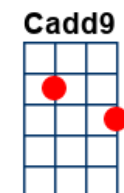

Close To You

key:G, artist:The Carpenters writer:Burt Bacharach, Hal David

The Carpenters - <https://www.youtube.com/watch?v=iFx-5PGLgb4>

INTRO RIFF: A:5533, 5533

Cadd9 C Cadd9 C Cadd9 C

C Cadd9 B7
Why do birds suddenly ap-pear

Bm7 Em
Every time you are near

C Cadd9 C Cadd9 C G
Just like me, they long to be close to you

C Cadd9 B7
Why do stars fall down from the sky

Bm7 Em
Every time you walk by

C Cadd9 C Cadd9 C G G7
Just like me, they long to be close to you

C
On the day that you were born the angels got together

Bm7 E7
And decided to create a dream come true

C C6
So they sprinkled moon dust in your hair

Am C6 D
And golden starlight in your eyes of blue (A:12/5) (D:9/2)

Bm7 **E7**
And de-cided to create a dream come true

C
So they sprinkled moon dust in your hair

And golden starlight in your eyes of **D** blue (A:12/5) (D:9/2)

C **Cadd9** **B7**
That is why all the boys in town