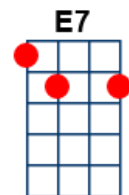

Close To You

key:G, artist:The Carpenters writer:Burt Bacharach, Hal David

The Carpenters - <https://www.youtube.com/watch?v=iFx-5PGLgb4>

INTRO RIFF: A:5533, 5533

Cadd9 C Cadd9 C Cadd9 C

C Cadd9 B7
Why do birds suddenly ap-pear

Bm7 Em
Every time you are near

C Cadd9 C Cadd9 C G
Just like me, they long to be close to you

C Cadd9 B7
Why do stars fall down from the sky

Bm7 Em
Every time you walk by

C Cadd9 C Cadd9 C G G7
Just like me, they long to be close to you

C
On the day that you were born the angels got together

Bm7 E7
And decided to create a dream come true

C C6
So they sprinkled moon dust in your hair

Am C6 D
And golden starlight in your eyes of blue (A:12/5) (D:9/2)

C **Cadd9** **B7**
That is why all the boys in town

Bm7 **Em**
Follow you all a-round

C **Cadd9** **C** **Cadd9** **C** **G**
Just like me, they long to be close to you

C
On the day that you were born the angels got together