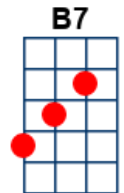

Close To You

key:G, artist:The Carpenters writer:Burt Bacharach, Hal David

The Carpenters - <https://www.youtube.com/watch?v=iFx-5PGLgb4>

INTRO RIFF: A:5533, 5533

Cadd9 C Cadd9 C Cadd9 C

C Cadd9 B7
Why do birds suddenly ap-pear

Bm7 Em
Every time you are near

C Cadd9 C Cadd9 C G
Just like me, they long to be close to you

C Cadd9 B7
Why do stars fall down from the sky

Bm7 Em
Every time you walk by

C Cadd9 C Cadd9 C G G7
Just like me, they long to be close to you

C
On the day that you were born the angels got together

Bm7 E7
And decided to create a dream come true

C C6
So they sprinkled moon dust in your hair

Am C6 D
And golden starlight in your eyes of blue (A:12/5) (D:9/2)

Bm7 **E7**
And de-cided to create a dream come true

C
So they sprinkled moon dust in your hair

And golden starlight in your eyes of **D** blue (A:12/5) (D:9/2)

C **Cadd9** **B7**
That is why all the boys in town