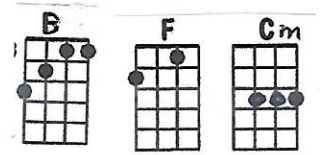

Brown Chicken Brown Cow (Trace Adkins)

Intro: Bb....Cm....

Verse 1

(Cm) Bobby Joel and Betty got a real nice farm....

And everybody knows that they work real hard....

(F) Bobby Joel sweatin' in the noonday sun....

(C) Betty right beside him till the work's all done....

(Gm) But every now and then they get a strong desire

(F) To crawl up in the hay and set the barn on fire....

Chorus

(Cm) Now the hay needs haulin', the hogs need slopped

The corn needs cuttin' but the tractor's stopped

They climbin' up the ladder, clear through the loft

Shookin' those dirty old work clothes off

Singin' Brown chicken brown (Bb) cow.... (C) (Ain't nobody

watchin but the) Brown chicken, brown (Bb) cow

Verse 2

Black crow (C) sittin' on a weather-vane....(Cm)

(Cm) He can see them comin' from a mile away....

Yeah, he's (F) call-call callin' out a loud alarm....

(C) Hey, Bobby Joel and Betty headin' for the barn....