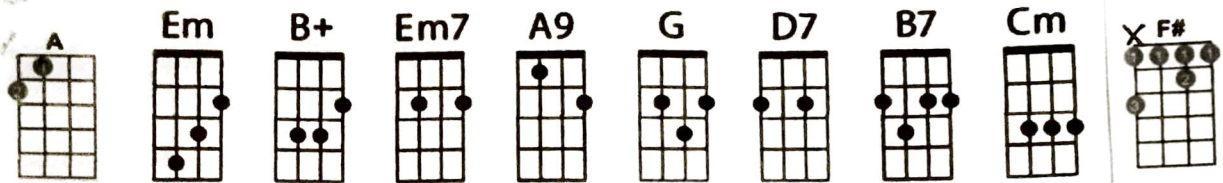

Blue Skies Irving Berlin, 1926

Intro: (Em) (B+) (Em7) (A9) (G) (D7) (G) (F#) (G)

Verse:

(Em) Blue skies (B+) smillin' at (Em7) me (A9)
 Nothin' (Cm) but (G) blue skies (D7) do I (G) see (A) (B7)
 (Em) Blue birds (B+) singin' a (Em7) song (A9)
 Nothin' (Cm) but (G) blue skies (D7) from now (G) on (G)

Chorus:

(G) Never saw the sun (Cm) shinin' so (G) bright
 (Cm) Never saw (G) things (D7) going' so (G) right
 (G) Noticing the days (Cm) hurrying (G) by
 (Cm) When you're in (G) love (D7) my how they (G) fly

Verse:

(B7) Those (Em) Blue days (B+) all of them (Em7) gone (A9)
 Nothin' but (G) blue skies (D7) from now (G) on (A) (B7)
 (Em) Blue skies (B+) smillin' at (Em7) me (A9)
 (G) Nothin' but (D7) blue skies (G) do I see (G)