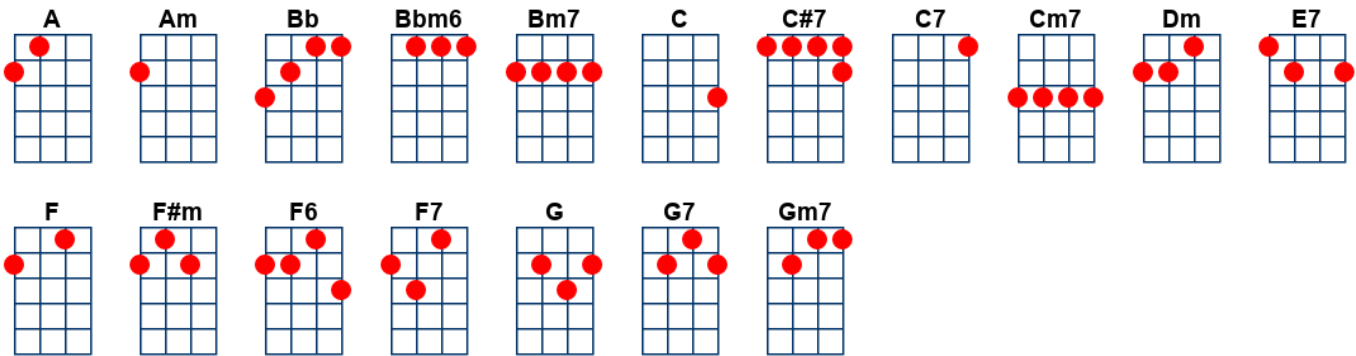

Between The Devil And The Deep Blue Sea - alt

key:F, artist:George Harrison writer:Harold Arlen and Ted Koehler.

Thanks to Steve Walton for this one !

<https://www.youtube.com/watch?v=Z2IV9gxHhwM>

F Dm Gm7 C7

F F7 Bb Bbm6
You've got me in between

F C7 F
the devil and the deep blue sea

A F#m Bm7 E7
I, want to cross you off my list

A F#m Bm7 E7
But when you come knocking at my door

C Am F G
Fate seems to give my heart a twist

C Am Dm G
Fate seems to give my heart a twist

Cm7 G7 C7
And I come running back for more

F Dm Gm7 C7
I should hate you

F Dm Gm7 C
But I guess I love you

F F7 Bb Bbm6
You've got me in be- tween

F C7 F Dm
the devil and the deep blue sea

{slow} **F F7 Bb C#7**
You've got me in be- tween

the devil and the **Bbm6** deep, the devil and the **Bbm6** deep

{normal} the **G7** devil and the **C7** deep blue **F F6** sea