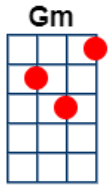

Autumn Leaves (Les feuilles mortes - 1945)

English lyrics – Johnny Mercer 1947

INTRO: / 1 2 3 4 / [Gm] / 1 N.C.

The falling [Cm] leaves [F] drift by the [BbM7] window

The autumn [Cm] leaves [D7] of red and [Gm] gold

I see your [Cm] lips [F] the summer [BbM7] kisses

The sun-burned [Cm] hands [D7] I used to [Gm] hold.

N.C.

Since you [D7] went away, the days grow [Gm] long

And soon I'll [Cm] hear, [F] old winter's [BbM7] song

N.C.

Since you [D7] went away, the days grow [Gm] long

And soon I'll [Cm] hear, [F] old winter's [BbM7] song

But I [D7] miss you most of all, my [Gm] darling

When [Cm] autumn [D7] leaves start to [Gm] fall (softer)

When [Cm] autumn [D7] leaves start to [Gm] fall (even softer)

When [Cm] autumn [D7] leaves start to [Gm] fall.

[Cm]/[Gm]↓

** drag it out

More at <http://www.anneku.com/ukulele/>