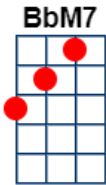

Autumn Leaves (Les feuilles mortes - 1945)

English lyrics – Johnny Mercer 1947

INTRO: / 1 2 3 4 / [Gm] / 1 N.C.

The falling [Cm] leaves [F] drift by the [BbM7] window

The autumn [Cm] leaves [D7] of red and [Gm] gold

I see your [Cm] lips [F] the summer [BbM7] kisses

The sun-burned [Cm] hands [D7] I used to [Gm] hold.

N.C.

Since you [D7] went away, the days grow [Gm] long

And soon I'll [Cm] hear, [F] old winter's [BbM7] song

When [Cm] autumn [D7] leaves start to [Gm] fall (even softer)

When [Cm] autumn [D7] leaves start to [Gm] fall.

[Cm]/[Gm]↓

** drag it out

More at <http://www.anneku.com/ukulele/>