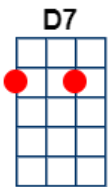

Autumn Leaves (Les feuilles mortes - 1945)

English lyrics – Johnny Mercer 1947

INTRO: / 1 2 3 4 / [Gm] / 1 N.C.

The falling [Cm] leaves [F] drift by the [BbM7] window

The autumn [Cm] leaves [D7] of red and [Gm] gold

I see your [Cm] lips [F] the summer [BbM7] kisses

The sun-burned [Cm] hands [D7] I used to [Gm] hold.

N.C.

Since you [D7] went away, the days grow [Gm] long

And soon I'll [Cm] hear, [F] old winter's [BbM7] song

N.C.

Since you [D7] went away, the days grow [Gm] long

And soon I'll [Cm] hear, [F] old winter's [BbM7] song

But I [D7] miss you most of all, my [Gm] darling

When [Cm] autumn [D7] leaves start to [Gm] fall (softer)

When [Cm] autumn [D7] leaves start to [Gm] fall (even softer)

When [Cm] autumn [D7] leaves start to [Gm] fall.

[Cm]/[Gm]↓

** drag it out

More at <http://www.anneku.com/ukulele/>