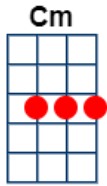

Autumn Leaves (Les feuilles mortes - 1945)

English lyrics – Johnny Mercer 1947

INTRO: / 1 2 3 4 / [Gm] / 1 N.C.

The falling [Cm] leaves [F] drift by the [BbM7] window

The autumn [Cm] leaves [D7] of red and [Gm] gold

I see your [Cm] lips [F] the summer [BbM7] kisses

The sun-burned [Cm] hands [D7] I used to [Gm] hold.

N.C.

Since you [D7] went away, the days grow [Gm] long

And soon I'll [Cm] hear, [F] old winter's [BbM7] song

When [Cm] autumn [D7] leaves start to [Gm] fall (even softer)

When [Cm] autumn [D7] leaves start to [Gm] fall.

[Cm]/[Gm]↓

** drag it out

More at <http://www.anneku.com/ukulele/>