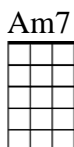

Verse 1:

[G]Two of us riding nowhere, spending someone's [C] hard- [G] earned [Am7] pay ||||
[G]You and me Sunday driving, not arriving [C] on [G] our [Am7] way back [G] home ||||