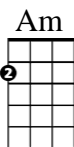

Verse 3:

[G]Two of us wearing raincoats, standing solo [C] in [G] the [Am7] sun ||||
[G]You and me chasing paper, getting nowhere [C] on [G] our [Am7] way back [G] home
||||