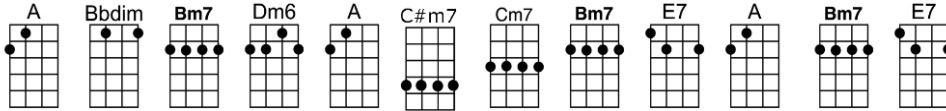

TILL THERE WAS YOU

Composed: Meredith Willson (1950)
The Music Man (musical play, 1957; film version 1962)
 Recorded: The Beatles (1963)

INTRO:

4 4 4 4 2 1 1 2 2 4 2 2

There were bells on the hill, but I never heard them ringing

No, I never heard them at all till there was you

There were birds in the sky but I never saw them winging

No, I never saw them at all till there was you

And there was music and wonderful roses, they tell me

In sweet fragrant meadows of dawn, and dew,

There was love all a-round, but I never heard it singing,

1. No, I never heard it at all, till there was you (repeat the song)

2. No, I never heard it at all, till there was you till there was you

Till there was you 1x brng

TILL THERE WAS YOU

Resources

Strum pattern

A Bbdim Bm7 Dm6
 D-D-U-U-D D-D-U-U-D D-D-U-U-D D-D-U-U-D

A C#m7 Cm7 Bm7 E7 A Bm7 E7
 D-D D D D-D D-D D-D-U-U-D D-D D

Dr. Uke, original song sheet [in A] with embedded music