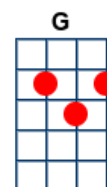

# Take it Easy - Eagles

key:G, artist:Eagles writer:Jackson Browne and Glenn Frey

Eagles: [https://www.youtube.com/watch?v=tSJ8tXO\\_IjA](https://www.youtube.com/watch?v=tSJ8tXO_IjA)

**G**

Well I'm a-runnin' down the road try'n to loosen my load

I've got seven women on my mind

Four that wanna own me two that wanna stone me

One says she's a friend of mine

Take it eaaa-sy, take it eaaa-sy

Don't let the sound of your own wheels drive you crazy

Lighten up while you still can

Don't even try to understand

Just find a place to make your stand and take it easy

Well I'm a-standing on a corner in Winslow, Arizona

Such a fine sight to see

It's a girl my Lord in a flat-bed Ford

Slowin' down to take a look at me

Come on ba-by, don't say may-be

I gotta know if your sweet love is gonna save me

We may <sup>C</sup> lose and we may <sup>G</sup> win

Though we may <sup>C</sup> never be here again <sup>G</sup>

So open <sup>Am</sup> up I'm climbin' <sup>C</sup> in, so take it easy <sup>G</sup>