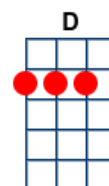

# Take it Easy - Eagles

key:G, artist:Eagles writer:Jackson Browne and Glenn Frey

Eagles: [https://www.youtube.com/watch?v=tSJ8tXO\\_IjA](https://www.youtube.com/watch?v=tSJ8tXO_IjA)

**G**

Well I'm a-runnin' down the road try'n to loosen my load

I've got seven women on my mind

Four that wanna own me two that wanna stone me

One says she's a friend of mine

Take it eaaa-sy, take it eaaa-sy

Don't let the sound of your own wheels drive you crazy

Lighten up while you still can

Don't even try to understand

Just find a place to make your stand and take it easy

Well I'm a-standing on a corner in Winslow, Arizona

Such a fine sight to see

It's a girl my Lord in a flat-bed Ford

Slowin' down to take a look at me

Take it <sup>Em</sup> eaaa-sy, take it <sup>D</sup> eaaa-sy <sup>C</sup> <sup>G</sup>

Don't let the <sup>Am</sup> sound of your own <sup>C</sup> wheels drive you

<sup>Em</sup> <sup>D</sup>  
crazy

Come on <sup>C</sup> baby <sup>G</sup>