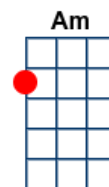

# Take it Easy - Eagles

key:G, artist:Eagles writer:Jackson Browne and Glenn Frey

Eagles: [https://www.youtube.com/watch?v=tSJ8tXO\\_IjA](https://www.youtube.com/watch?v=tSJ8tXO_IjA)

**G**

Well I'm a-runnin' down the road try'n to loosen my load

I've got seven women on my mind

Four that wanna own me two that wanna stone me

One says she's a friend of mine

Take it eaaa-sy, take it eaaa-sy

Don't let the sound of your own wheels drive you crazy

Lighten up while you still can

Don't even try to understand

Just find a place to make your stand and take it easy

Well I'm a-standing on a corner in Winslow, Arizona

Such a fine sight to see

It's a girl my Lord in a flat-bed Ford

Slowin' down to take a look at me