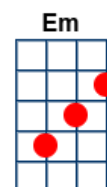

# Take it Easy - Eagles

key:G, artist:Eagles writer:Jackson Browne and Glenn Frey

Eagles: [https://www.youtube.com/watch?v=tSJ8tXO\\_IjA](https://www.youtube.com/watch?v=tSJ8tXO_IjA)

**G**

Well I'm a-runnin' down the road try'n to loosen my load

I've got seven women on my mind

Four that wanna own me two that wanna stone me

One says she's a friend of mine

Take it eaaa-sy, take it eaaa-sy

Don't let the sound of your own wheels drive you crazy

Lighten up while you still can

Don't even try to understand

Just find a place to make your stand and take it easy

Well I'm a-standing on a corner in Winslow, Arizona

Such a fine sight to see

It's a girl my Lord in a flat-bed Ford

Slowin' down to take a look at me

Come on ba-by, don't say may-be

I gotta know if your sweet love is gonna save me

We may <sup>C</sup> lose and we may <sup>G</sup> win

Though we may <sup>C</sup> never be here again <sup>G</sup>

So open <sup>Am</sup> up I'm climbin' <sup>C</sup> in, so take it easy <sup>G</sup>