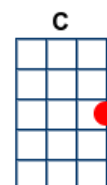

# Take it Easy - Eagles

key:G, artist:Eagles writer:Jackson Browne and Glenn Frey

Eagles: [https://www.youtube.com/watch?v=tSJ8tXO\\_IjA](https://www.youtube.com/watch?v=tSJ8tXO_IjA)

**G**

Well I'm a-runnin' down the road try'n to loosen my load

I've got seven women on my mind

Four that wanna own me two that wanna stone me

One says she's a friend of mine

Take it eaaa-sy, take it eaaa-sy

Don't let the sound of your own wheels drive you crazy

Lighten up while you still can

Don't even try to understand

Just find a place to make your stand and take it easy

Well I'm a-standing on a corner in Winslow, Arizona

Such a fine sight to see

It's a girl my Lord in a flat-bed Ford

Slowin' down to take a look at me