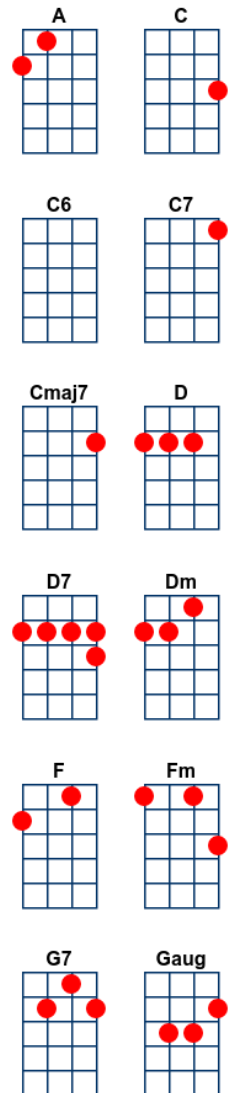

Jingle Bell Rock

key:C, artist:Bobby Helms writer: Joseph Carleton Beal , James Ross Boothe

Intro: **C Cmaj7 C6 Cmaj7 C Cmaj7 C6 Cmaj7**

C Cmaj7 C6 Cmaj7
Jingle bell jingle bell jingle bell rock

C6 Cmaj7 Dm G7
Jingle bell swing and jingle bells ring

Dm G7 Dm G7
Snowin' and blowin' up bushels of fun

D7 Gaug
Now the jingle hop has begun

C Cmaj7 C6 Cmaj7
Jingle bell jingle bell jingle bell rock

C6 Cmaj7 Dm G7
Jingle bells chime in jingle bell time

Dm G7 Dm G7
Dancin' and prancin' in jingle bell square

D7 G7 C C7
In the frosty air

F Fm
What a bright time it's the right time

C C7
To rock the night a-way

D D7
Jingle bell time is a swell time

G7 Gaug
(pause) To go glidin' in a one horse sleigh

C Cmaj7 C6 Cmaj7
Giddy up jingle horse pick up your feet

C6 Cmaj7 A
Jingle around the clock

F Mix and mingle in a **Fm** jinglin' beat

D7 That's the **G7** jingle bell **C** rock

What a **F** bright time it's the **Fm** right time

C To rock the night a- **C7** way