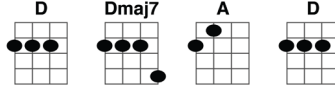

HARVEST MOON, Neil Young (1992)

D Riff

COUNT	1	2	3	4	1	2	3	4
STRUM	d	du	du	du	u	du	u	du
CHORDS	D	D6	D6	D6	Dmaj7	Dmaj7	Dmaj7	Dmaj7

Alt-D Riff

COUNT	1	2	3	4	1	2	3	4
STRUM	D	du	Du	du	D	d	Uu	du
CHORDS	D	Dmaj7	Dmaj7	Dmaj7	A	A	A	D

Em* riff (hi G)

A	-7-----
E	---7---0-
C	-----7---
C	-----7-9-

Em* riff (low G)

A	-7-----
E	---7---0-
C	-----7---
C	-----7-9-

L

INTRO

D riff x4

Em riff	Come a little bit closer,	Em riff	Hear what I have to say.	D riff 2x
Em riff	Just like children sleeping	Em riff	We could dream the night away.	D riff 2x
G	But there's a full moon rising		Let's go dancing in the light	D riff 2x
G	We know where the music's playing		Let's go out and feel the night	D riff 2x

A7sus4

A7

CHORUS

A7sus4 Because I'm still in love with **A7** you. I want to see you dance a- **A7sus4** gain
 Because I'm still in love with **A7** you.....on this harvest **D** moon **D riff 2x**

N

Em7	When we were strangers,	I watched you from a [D] far	Alt D riff 2x
Em7	When we were lovers	I loved you with all my [D] heart	Alt D riff 2x
G	But now it's gettin' late'	And the moon is climbin' [D] high	D riff 2x
G	I want to celebrate	See it shinin' in your [D] eye	D riff 2x

N

A7sus4

A7

CHORUS

A7sus4 Because I'm still in love with **A7** you. I want to see you dance a- **A7sus4** gain
 Because I'm still in love with **A7** you.....on this harvest **D** moon

L

OUTRO

D riff 4x **[D]** arpeggio strum