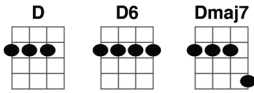

HARVEST MOON, Neil Young (1992)

D Riff

COUNT	1	2	3	4	1	2	3	4
STRUM	d	du	du	du	u	du	u	du
CHORDS	D	D6	D6	D6	Dmaj7	Dmaj7	Dmaj7	Dmaj7

Alt-D Riff

COUNT	1	2	3	4	1	2	3	4
STRUM	D	du	Du	du	D	d	Uu	du
CHORDS	D	Dmaj7	Dmaj7	Dmaj7	A	A	A	D

Em* riff (hi G)

A	-7-----
E	---7---0-
C	-----7---
C	-----7-9-

Em* riff (low G)

A	-7-----
E	---7---0-
C	-----7---
C	-----7-9-

L

INTRO

D riff x4

Em riff	Come a little bit closer,	Em riff	Hear what I have to say.	D riff 2x
Em riff	Just like children sleeping	Em riff	We could dream the night away.	D riff 2x
G	But there's a full moon rising		Let's go dancing in the light	D riff 2x
G	We know where the music's playing		Let's go out and feel the night	D riff 2x

A7sus4

A7

CHORUS

A7sus4 Because I'm still in love with **A7** you. I want to see you dance a- **A7sus4** gain
 Because I'm still in love with **A7** you.....on this harvest **D** moon **D riff 2x**

N

Em7	When we were strangers,	I watched you from a [D] far	Alt D riff 2x
Em7	When we were lovers	I loved you with all my [D] heart	Alt D riff 2x
G	But now it's gettin' late'	And the moon is climbin' [D] high	D riff 2x
G	I want to celebrate	See it shinin' in your [D] eye	D riff 2x

N

A7sus4

A7

CHORUS

A7sus4 Because I'm still in love with **A7** you. I want to see you dance a- **A7sus4** gain
 Because I'm still in love with **A7** you.....on this harvest **D** moon

L

OUTRO

D riff 4x **[D]** arpeggio strum