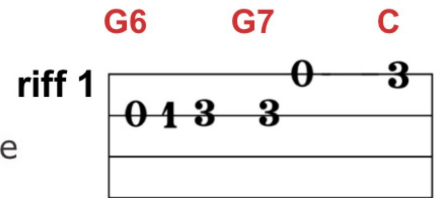

INTRO: (2 strums per chord; Low g for notes)

# All You Need Is Love

Beatles, 1967

C G Am/G C5 F G

[C] Love [G] love [Am]\* love, [C] love [G] love [Am]\* love  
 [G7] Love [C] love [G] love [Dm]  
 [G] [G7] [G6] [G7]  
 (— riff 1 —)

There's [C] nothing you can [G] do that can't be [Am]\* done  
 [C] Nothing you can [G] sing that can't be [Am]\* sung  
 [G7] Nothing you can [C] say but you can [G] learn how to play the [Dm] game  
 It's [G] easy [G7] [G6] [G7]  
 (— riff 1 —)