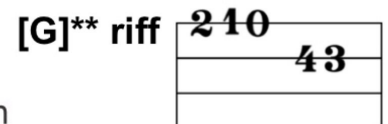

There's [C] nothing you can [G] know that isn't [Am]* known
[C] Nothing you can [G] see that isn't [Am]* shown
There's [G7] nowhere you can [C] be that isn't [G] where you're meant to [Dm] be

It's [G] easy [G7] [G6] [G7]
(— riff 1 —) **

[C] All you [D] need is love [G] [G] - [C] All you [D] need is love [G] [G]
[C] All you [E7] need is [Am] love [Am] love
[F] Love is [G] all you need [C] [G]

"All together now!"

"Everybody!"

[C] All you [D] need is love [G] [G]** - [C] All you [D] need is love [G] [G]**
[C] All you [E7] need is [Am] love [Am] love
[F] Love is [G] all you need [C] [G]
[C] Love is all you need [C] love is all you need [C] love is all you need [C]/

0003

0033

0037

0787